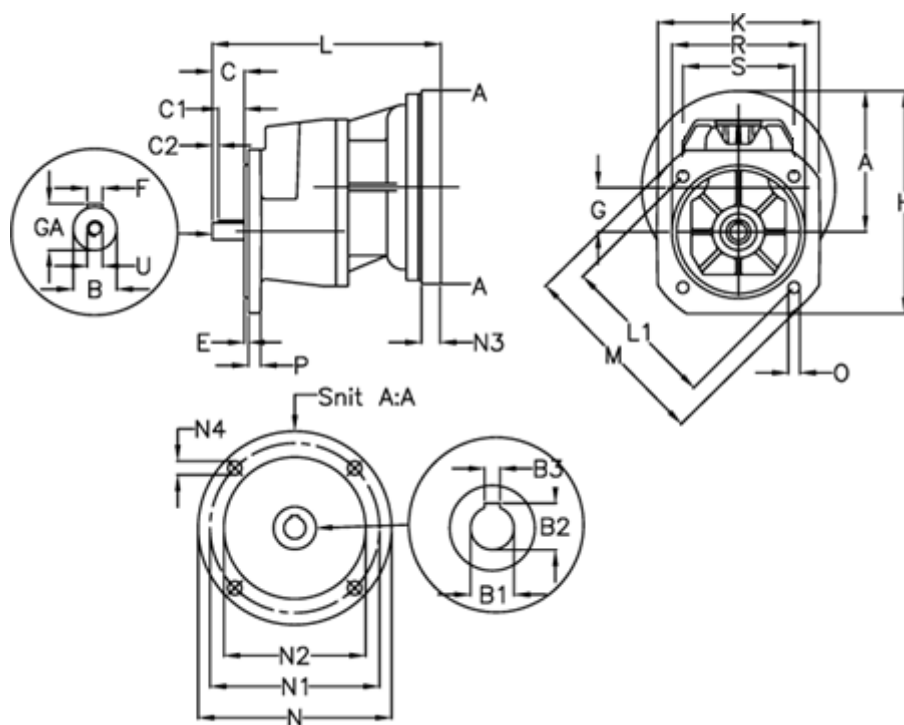

# Data Sheet

Article number: 40550500742440  
 Description: Single Stage Helical Gear  
 S 501-7,4-P100B5

## Measures

A = 196.5	E = 4.0	M = 300.0	R = 230
B = 38	F = 10x8x60	N = 250	S = 185
B1 = 28	G = 73.5	N1 = 215	U = M12
B2 = 31.3	GA = 41.0	N2 = 180	
B3 = 8	H = 326.5	N3 = -	
C = 80	K = 260	N4 = M12x16	
C1 = 60	L = 344	O = 14.0	
C2 = 10	L1 = 265.0	P = 15	